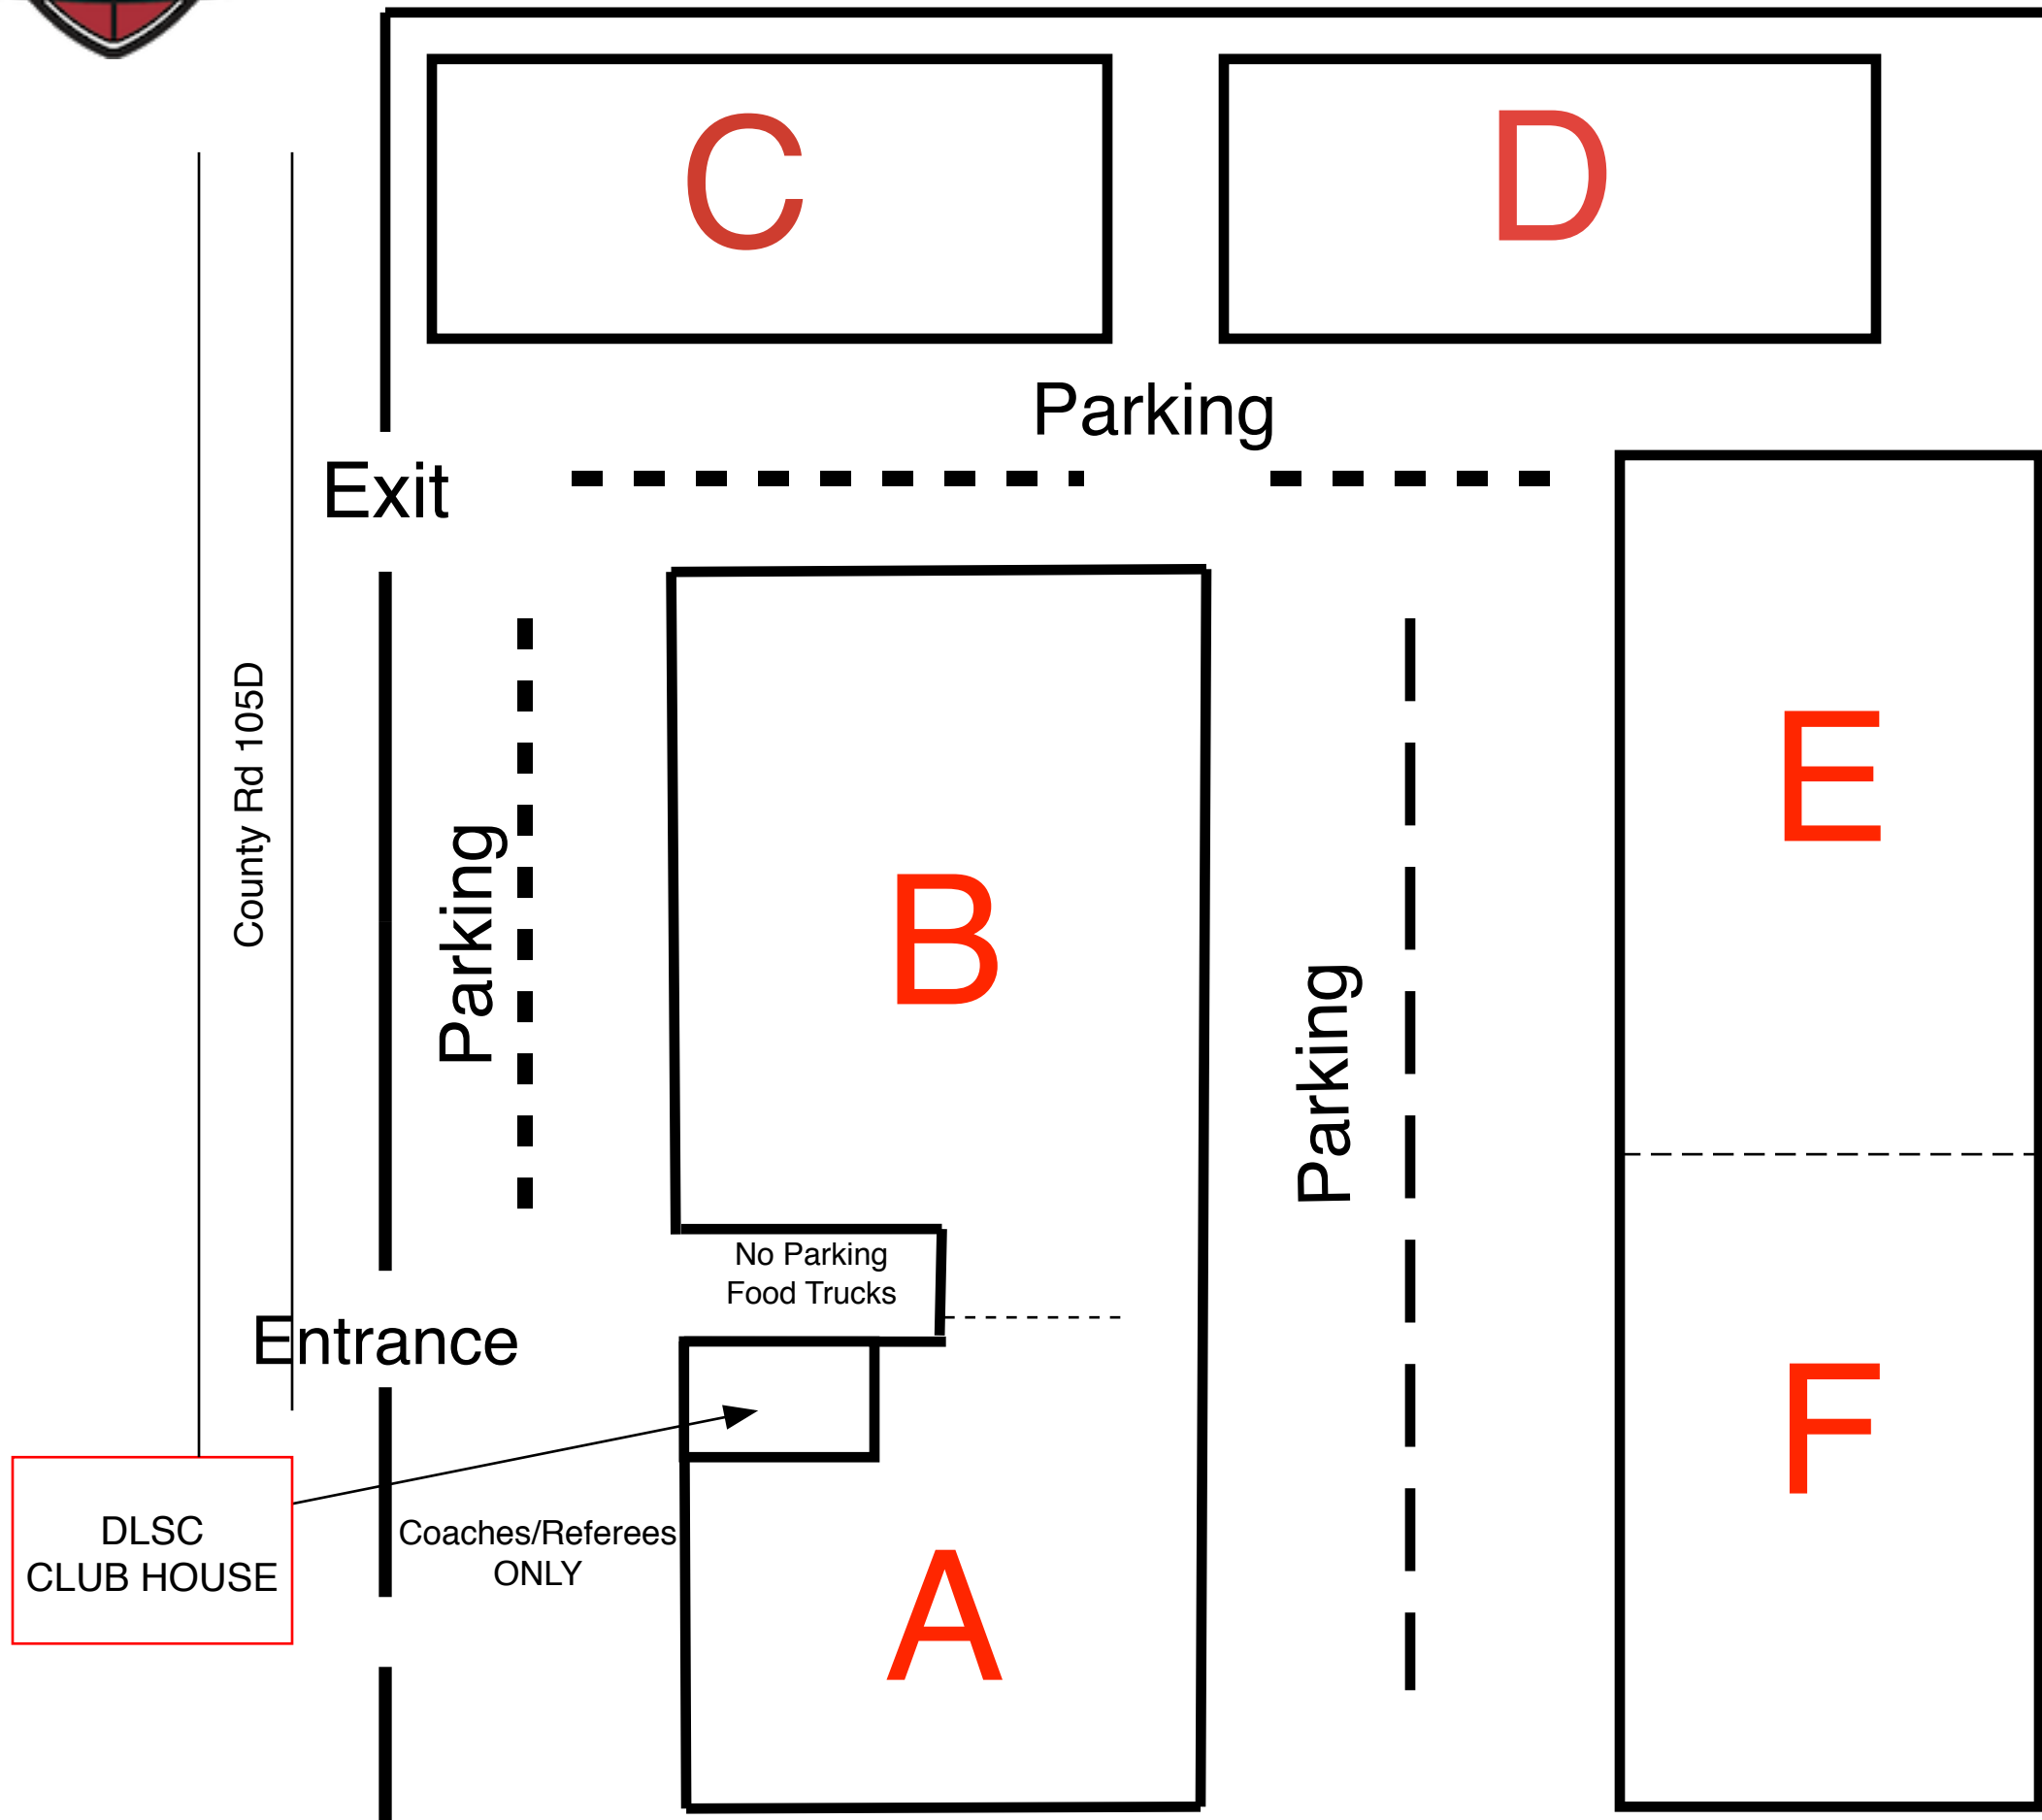

# DAVIS LEGACY SOCCER CLUB FIELD PODS MAP

**PARKING LOT  
SPEED LIMIT  
10 MPH**